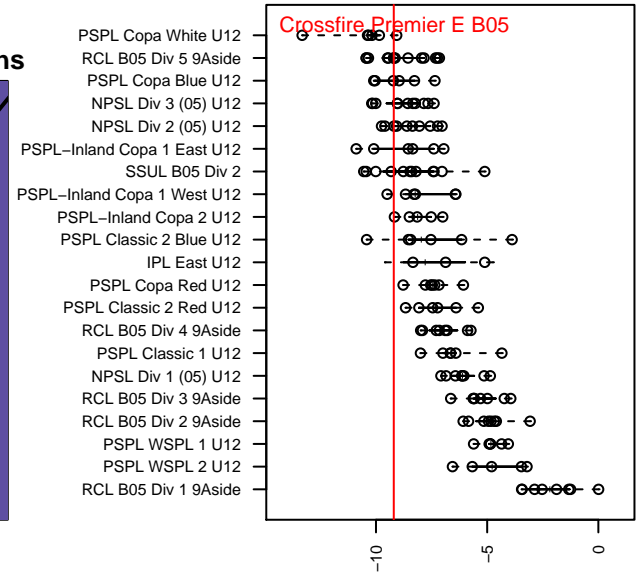

**attack and defense rating
relative to others at age
and all opponents in last 13 months**