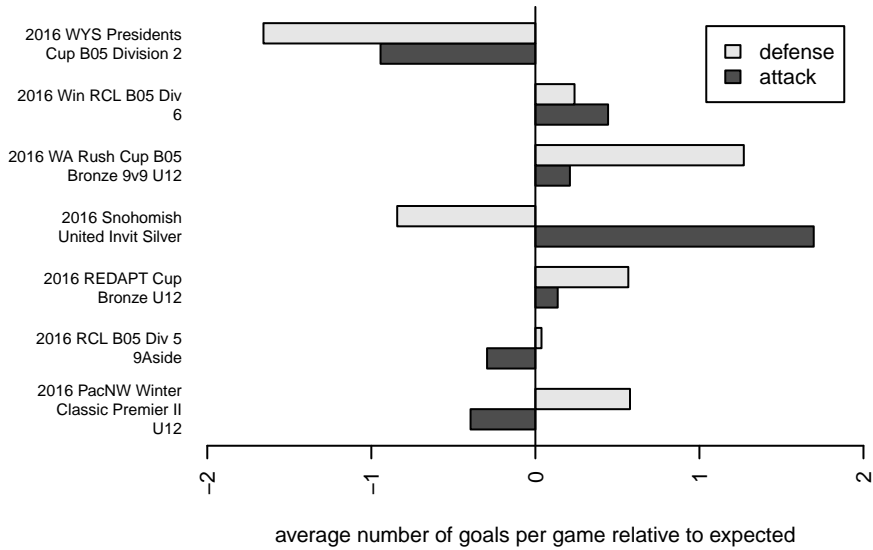

Performance relative to 13 month average