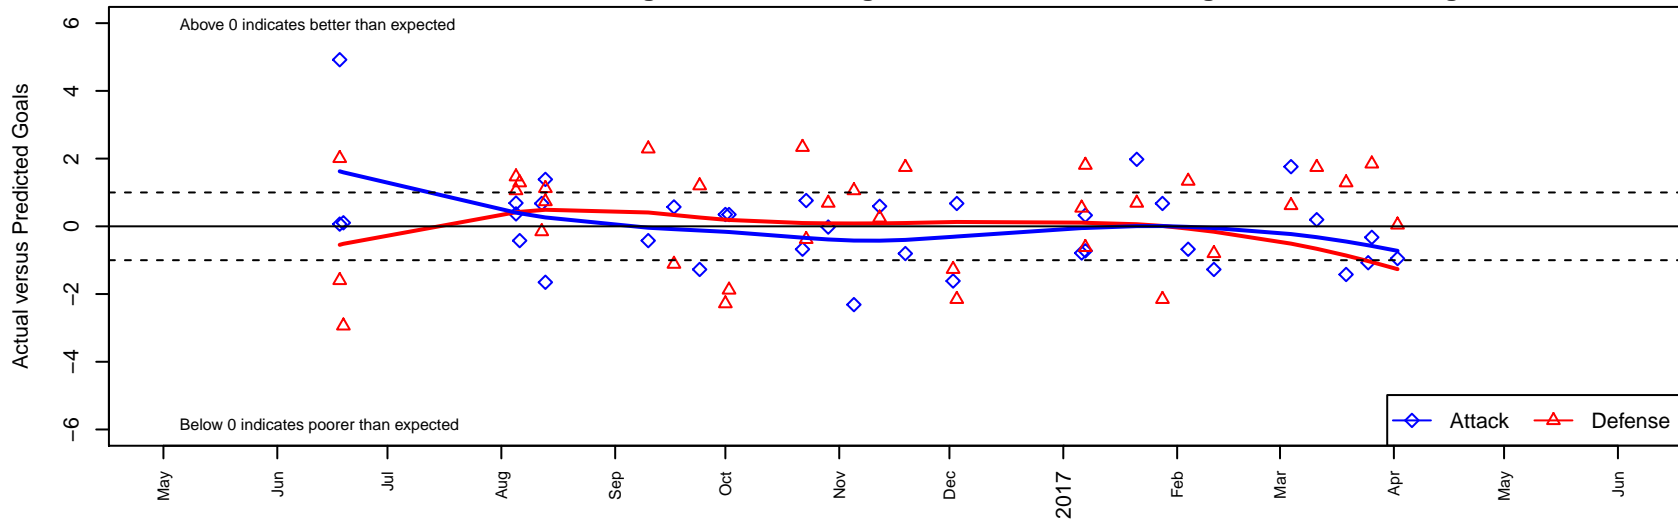

Crossfire Premier E B05

Crossfire Premier SC
 Redmond, WA
 B05 total strength=371
 attack=0.35 defense=0.14
 fall league = RCL B05 Div 5 9Aside
 spr league = Win RCL B05 Div 6

alt names used:
 Crossfire Premier B05 E
 CROSSFIRE PREMIER B05 E (WA)
 CROSSFIRE PREMIER B05 E
 CROSSFIRE PREMIER B05 E (WA)
 Crossfire Premier B05E
 Crossfire Premier B05 E
 Crossfire Premier B05 E

Venues played:
 2016 Snohomish United Invt Silver
 2016 WA Rush Cup B05 Bronze 9v9 U12
 2016 REDAPT Cup Bronze U12
 2016 RCL B05 Div 5 9Aside
 2016 PacNW Winter Classic Premier II U12
 2016 Win RCL B05 Div 6
 2016 WYS Presidents Cup B05 Division 2

Crossfire Premier E B05
 Dots are actual minus expected GF (blue circles) and GA (red triangles).
 Blue line is smoothed change in attack strength. Red is smoothed change in defense strength.

**attack and defense variance (black dot)
relative to other teams
and top 10 in region**