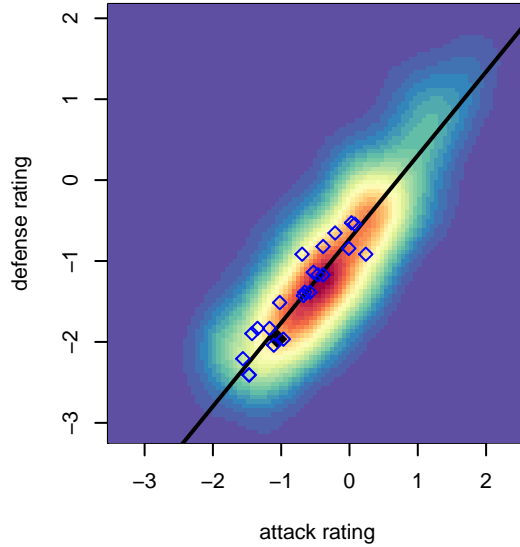

**attack and defense rating
relative to others at age
and all opponents in last 13 months**