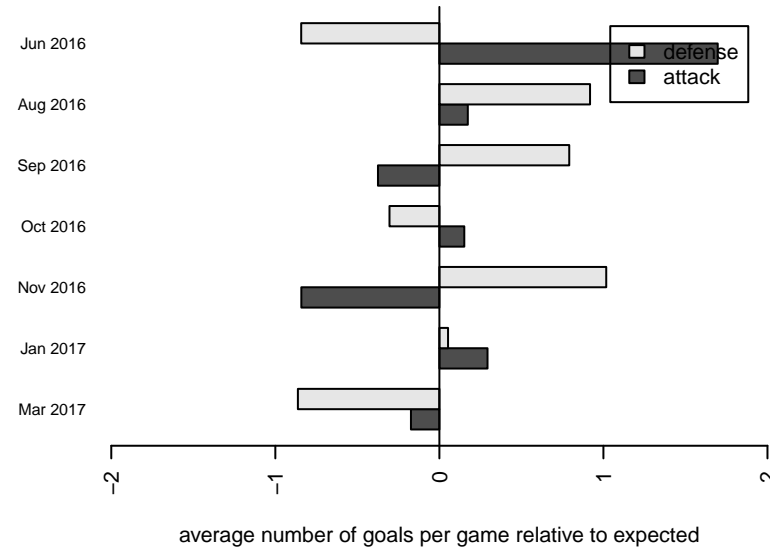

Performance relative to 13 month average